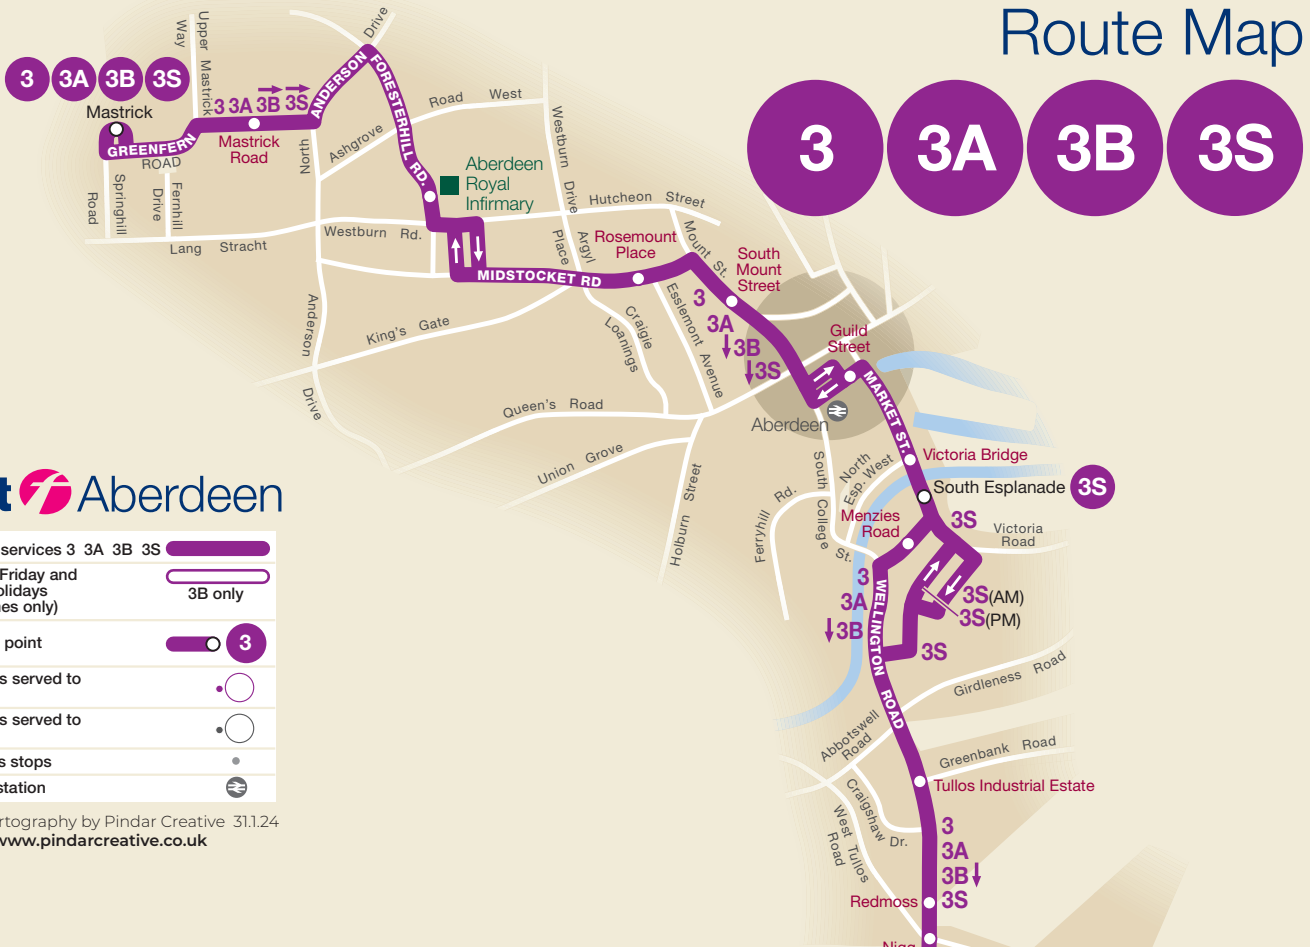

# Route Map

**First Aberdeen**

Route of services 3 3A 3B 3S	
Monday-Friday and Public Holidays (peak times only)	3B only
Terminus point	
Bus stops served to Cove	
Bus stops served to Mastrick	
Other bus stops	
Railway station	

## Where to find your bus in ABERDEEN CITY CENTRE