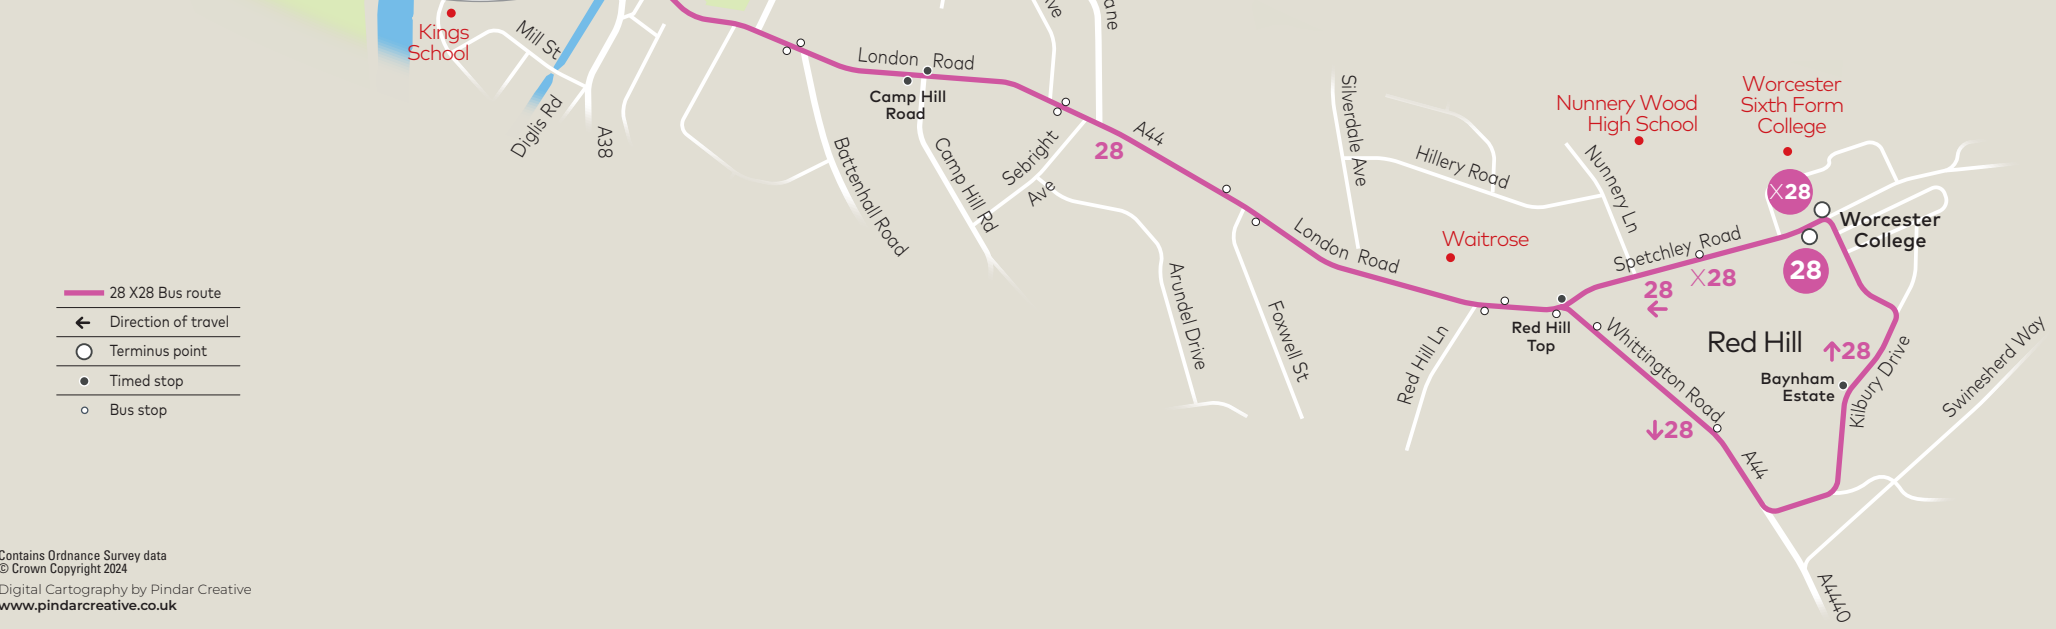

Note: SD - Schooldays only ♦ - These journeys commence from Catshill as service 144 - The connection is guaranteed.

▲ - This journey commences from Great Malvern as service 44 - The connection is guaranteed.

Note Service Number	SD	
	50	28
Baynham Estate, Kilbury Drive	—	1800
Sixth Form College	1735	1802
Camp Hill Road	1738	1807
Worcester Bus Station	1752	1814

Note: SD - Schooldays only ♦ - These journeys continue to Catshill as service 144 - The connection is guaranteed.

No service Sunday or Public Holidays

28 X28

Worcester City Centre

- 28 X28 Bus route
- ← Direction of travel
- Terminus point
- Timed stop
- Bus stop