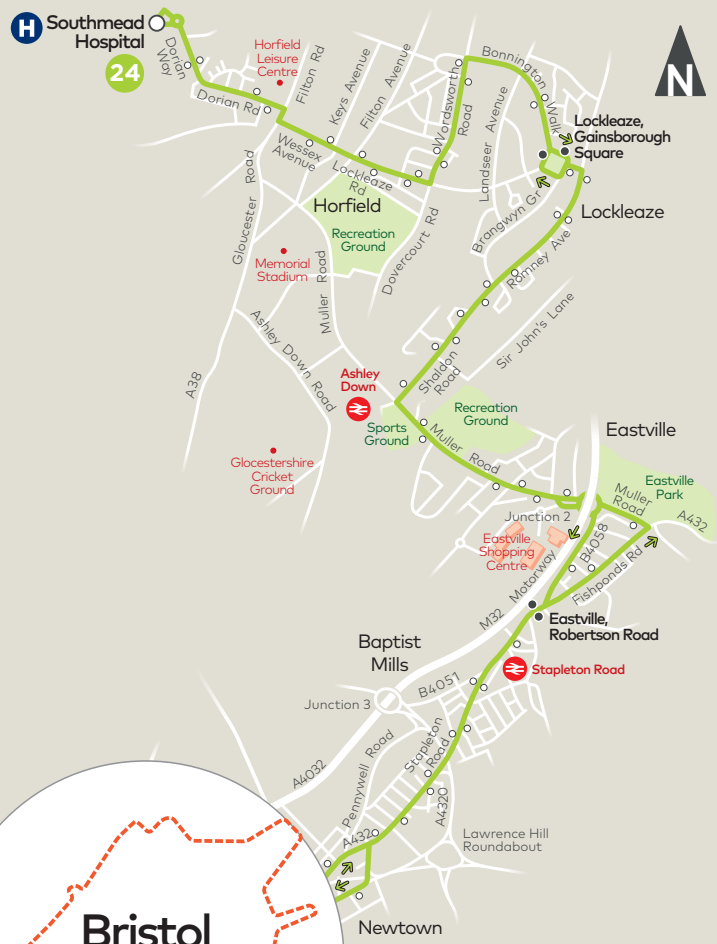

Table with 18 columns (Service Number and 17 numbers) and 5 rows (Southmead Hospital, Lockleaze, Eastville, City Centre, Bedminster, Ashton Vale).

Table with 18 columns (Service Number and 17 numbers) and 5 rows (Southmead Hospital, Lockleaze, Eastville, City Centre, Bedminster, Ashton Vale).

Table with 18 columns (Service Number and 17 numbers) and 5 rows (Southmead Hospital, Lockleaze, Eastville, City Centre, Bedminster, Ashton Vale).

Sunday and Public Holidays (except Christmas Day, Boxing Day and New Year's Day)

24

Bristol City Centre

Clean Air for Bristol

Clean Air Zone
www.bristol.gov.uk/cleanairzone

- Bus route
- Direction of travel
- Terminus point
- Timed stop
- Bus stop

Which ticket zones?
Bristol Zone - tickets valid throughout
West of England Zone - tickets valid throughout
 See firstbus.co.uk/zones