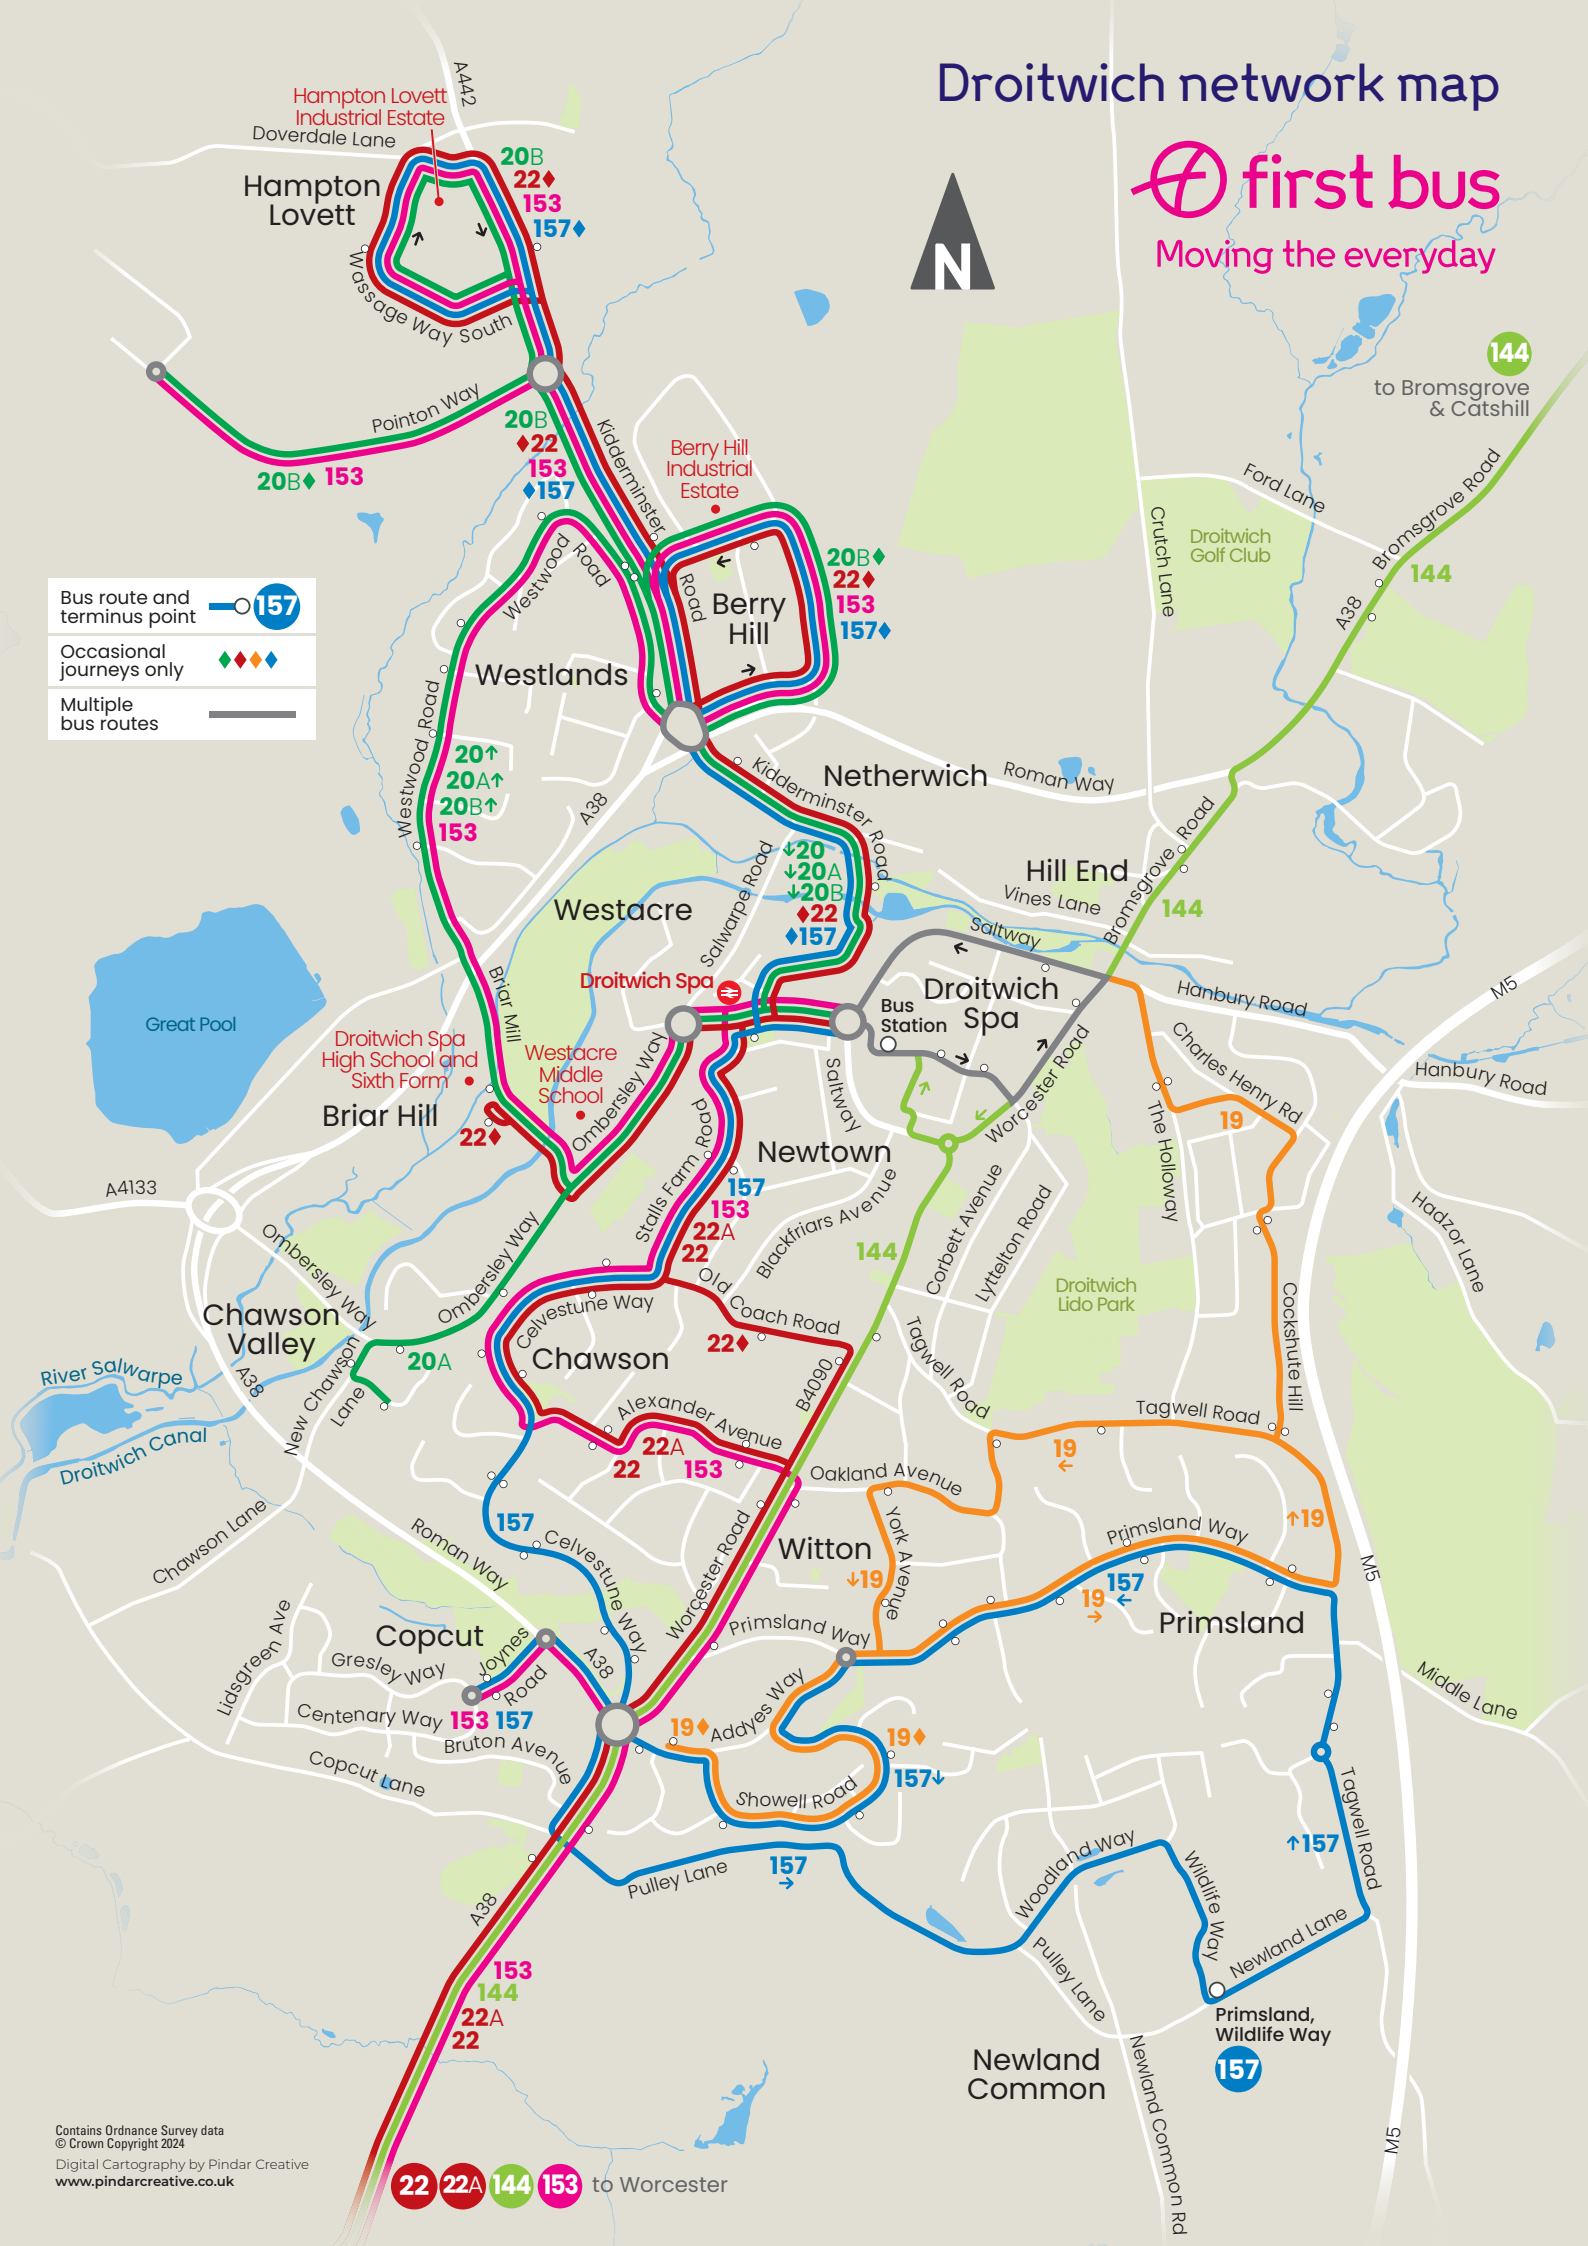

# Droitwich – Worcester

## Monday to Friday (except Public Holidays)

Notes Service Number	22A			S19C	HL
	22A	22A	22A	22	22
<b>Droitwich, Ombersley Street East (3)</b>	0945	1120	1325	1550	1725
Chawson, Long Sling	0953	1128	1333	1558	1733
Fernhill Heath, Halfway House	1000	1135	1340	1605	1740
Fernhill Heath, Dilmore Avenue	1004	1139	1344	1609	1744
Cornmeadows, Meadow Road	1010	1145	1350	1615	1750
Cornmeadows, Gilmour Crescent	1012	1147	1352	—	—
<b>Worcester Bus Station</b>	1025	1200	1405	1630	1805

**Note:** HL - This journey commences from Hampton Lovett Industrial Estate at 1705.**S19C** - Guranteed connection on schooldays with S19 from Droitwich Schools, through fares available.

# Droitwich network map

- Bus route and terminus point
- Occasional journeys only
- Multiple bus routes

**22 22A 144 153** to Worcester