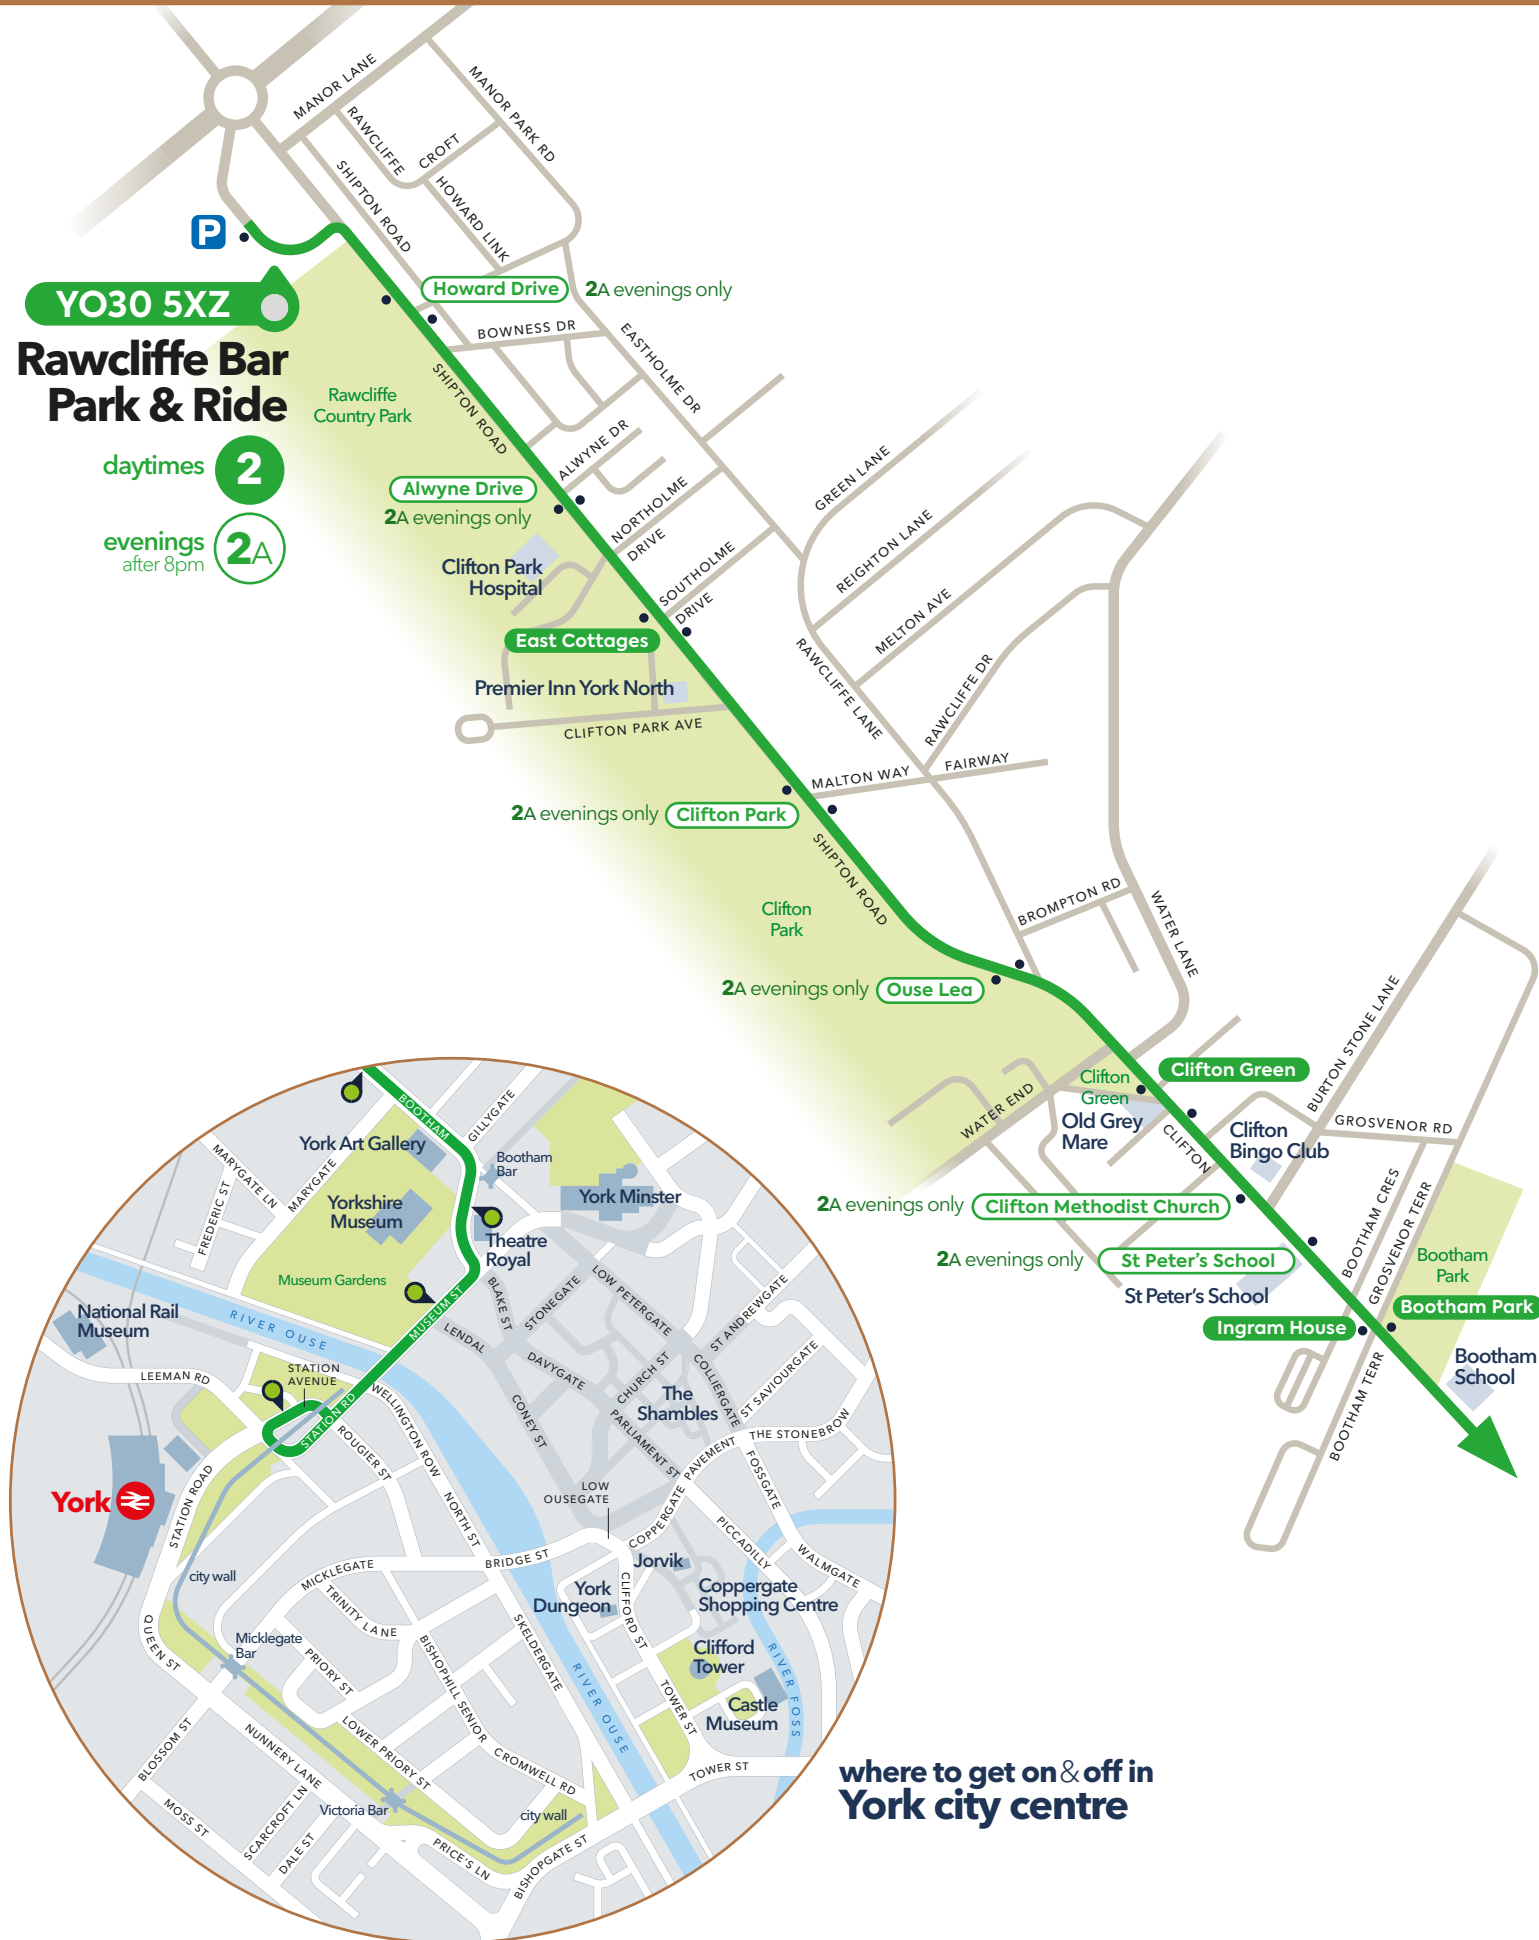

YO30 5XZ Rawcliffe Bar Park & Ride

daytimes **2**

evenings after 8pm **2A**

where to get on & off in
York city centre