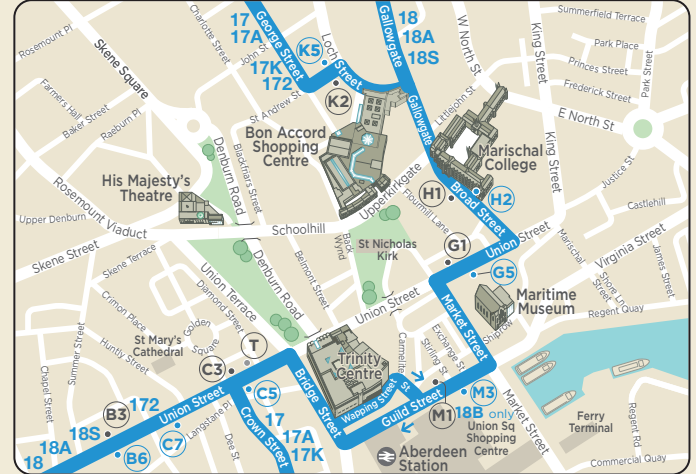

Route Map

17

17A

17K

17S

18

18A

18B

18S

172

for continuation to Dyce,
see centre pages
17,17A,17K,18,18A,18B,18S,172

Where to find your bus in ABERDEEN CITY CENTRE

Route of services 17, 17A, 17K, 17S, 18, 18A, 18B, 18S, 172	
Certain journeys only	
Terminus Point	17
Bus stops served towards Faulds Gate/Redmoss/Altens	
Bus stops served towards Newhills/Dyce	
Temporary bus stop	
Railway station	

Contains Ordnance Survey data
© Crown Copyright 2024

Digital Cartography by Pindar Creative 22.8.24
www.pindarcreative.co.uk