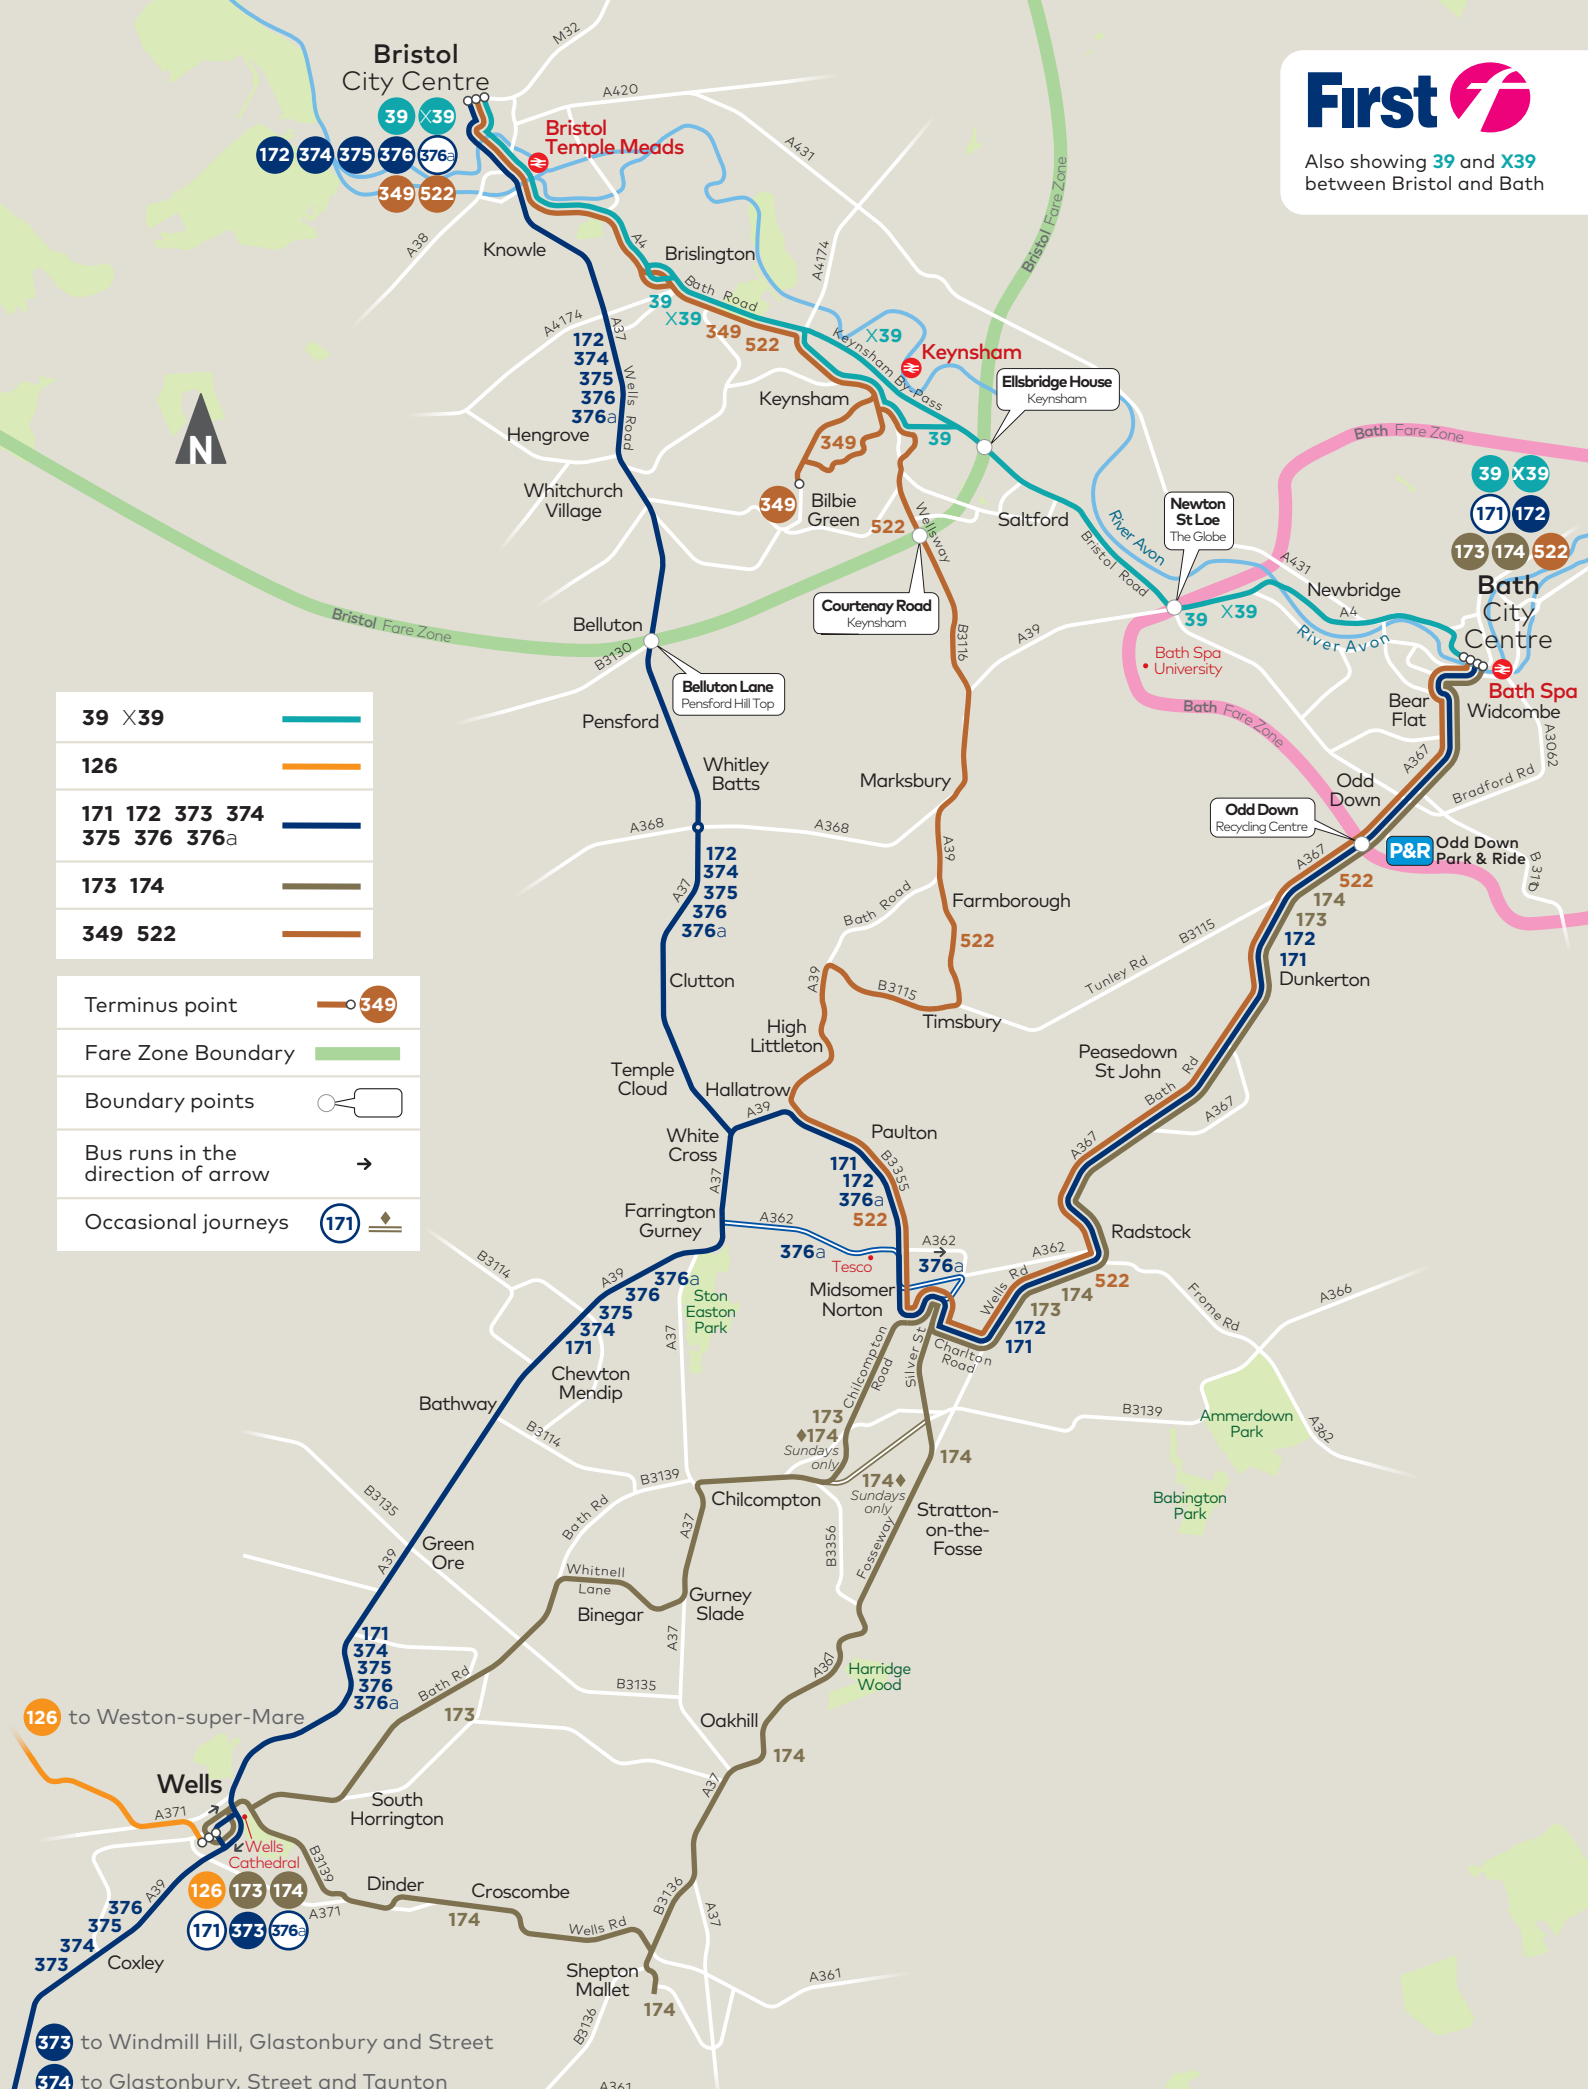

39 X39	
126	
171 172 373 374 375 376 376a	
173 174	
349 522	

Terminus point	
Fare Zone Boundary	
Boundary points	
Bus runs in the direction of arrow	
Occasional journeys	

- **373** to Windmill Hill, Glastonbury and Street
- **374** to Glastonbury, Street and Taunton
- **375** to Glastonbury, Street and Bridgwater
- **376** to Glastonbury, Street and Yeovil