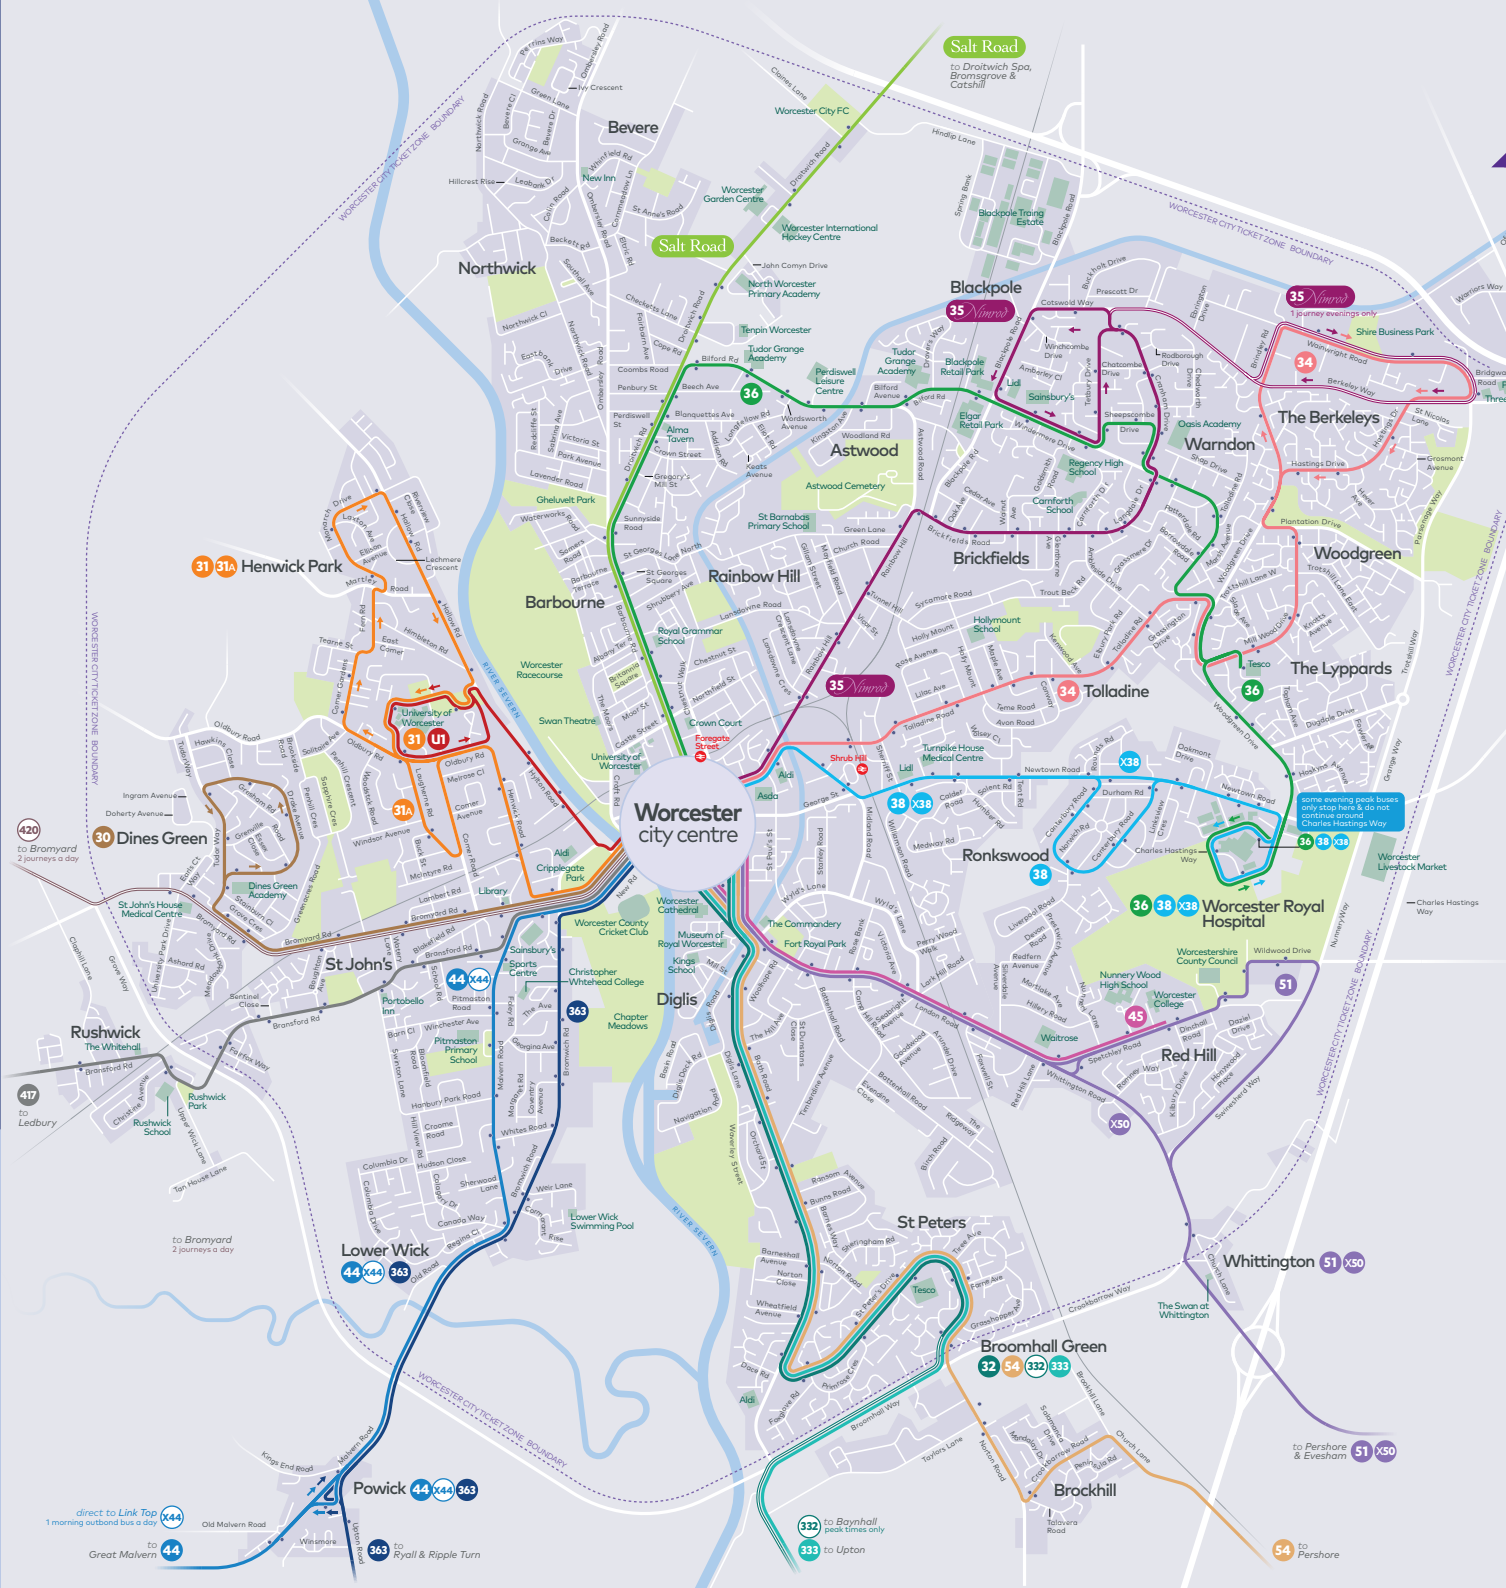

where to catch your bus in the city centre

	bus station	stop
30	stand J	H
31 31A	stand E	H
32	stand N	F
34	stand B	C
35 <i>Nimrod</i>	stand D	C
36	stand L	A
38 X38	stand C	C
44 44A	stand H	H
45	stand F	F
X50	stand F	F
51	stand F	F
54	stand N	F
332	stand N	F
333	stand N	F
363	stand N	H
417	stand M	
420	stand M	
Salt Road	stand O	A
U1	stand E	

420 to Bromyard 2 journeys a day

417 to Bromyard 2 journeys a day

44 direct to Link Top 1 morning onward bus a day

44 to Great Malvern

363 to Ryall & Ripple Turn

332 to Baynhall peak times only

54 to Pershore