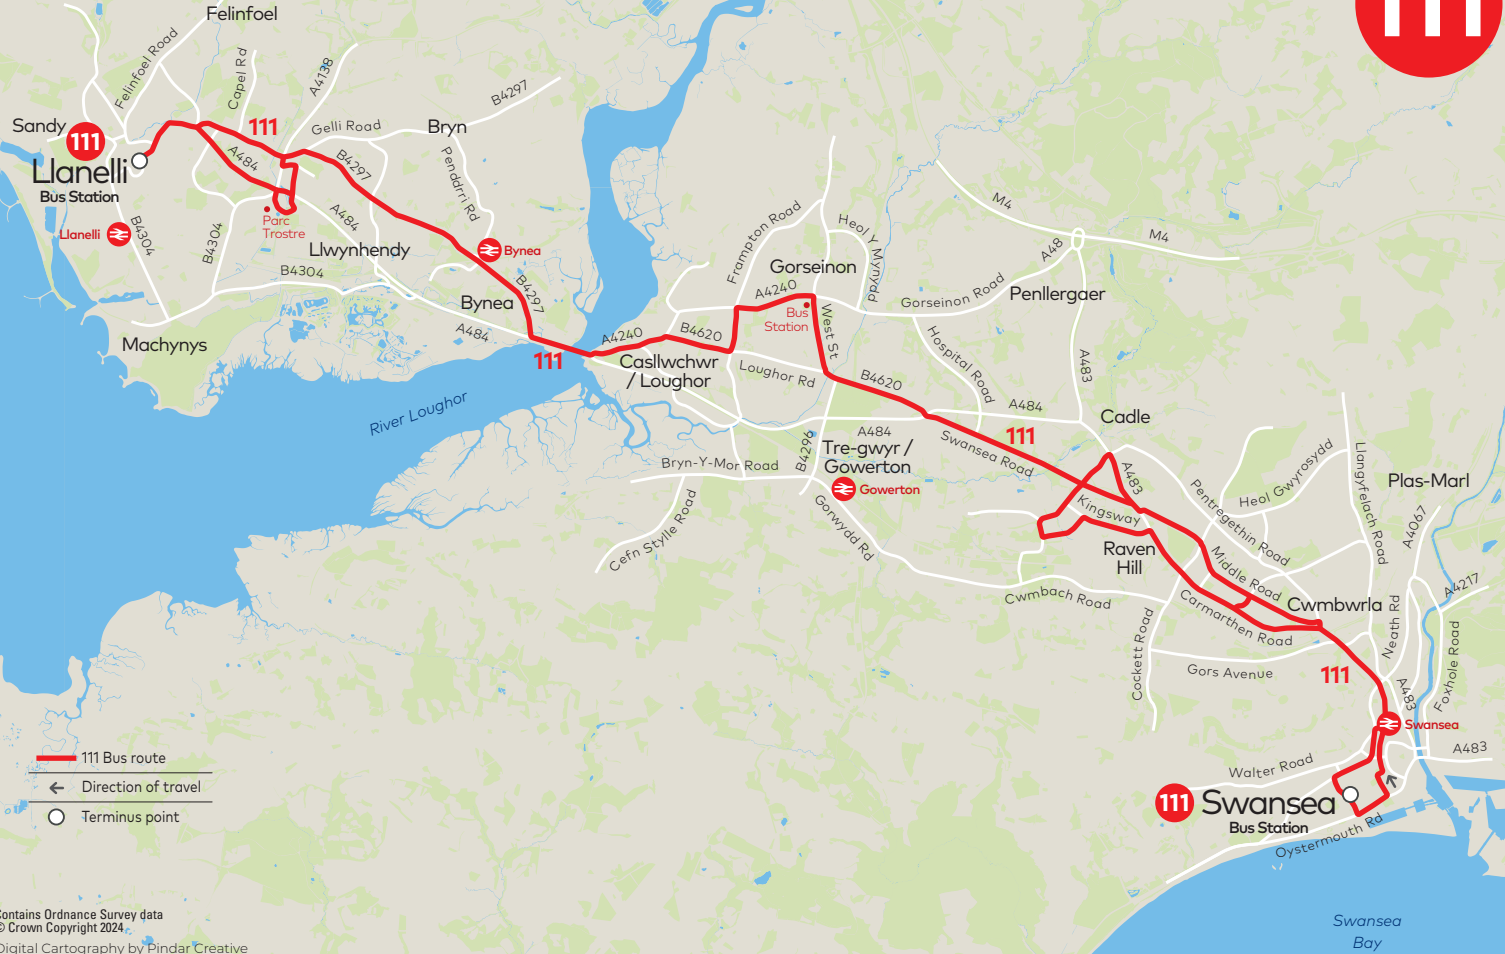

- 111 Bus route
- ← Direction of travel
- Terminus point

Swansea Bay