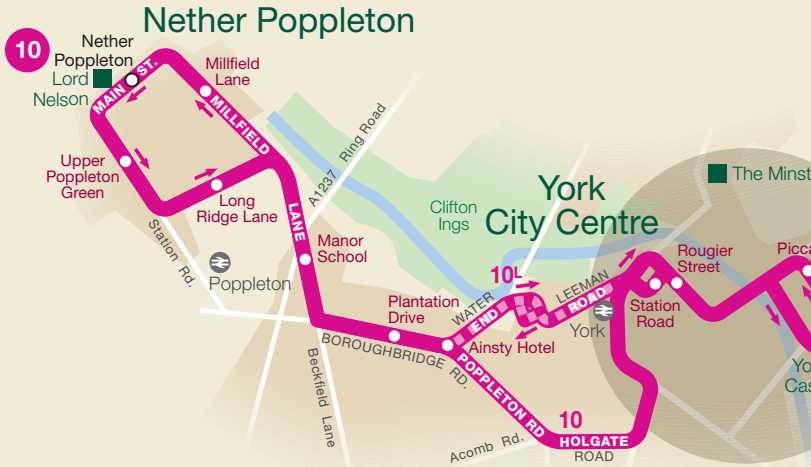

Route Map 10

- Route of service 10
- Early morning journeys only
- Some morning and evening journeys only
- Terminus point 10
- Bus stops served to Stamford Bridge
- Bus stops served to Nether Poppleton
- Railway line and station