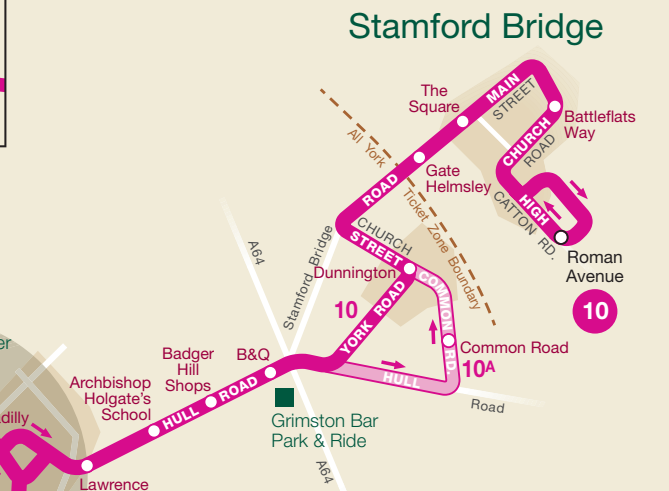

Route Map 10

- Route of service 10
- Early morning journeys only
- Some morning and evening journeys only
- Terminus point 10
- Bus stops served to Stamford Bridge
- Bus stops served to Nether Poppleton
- Railway line and station